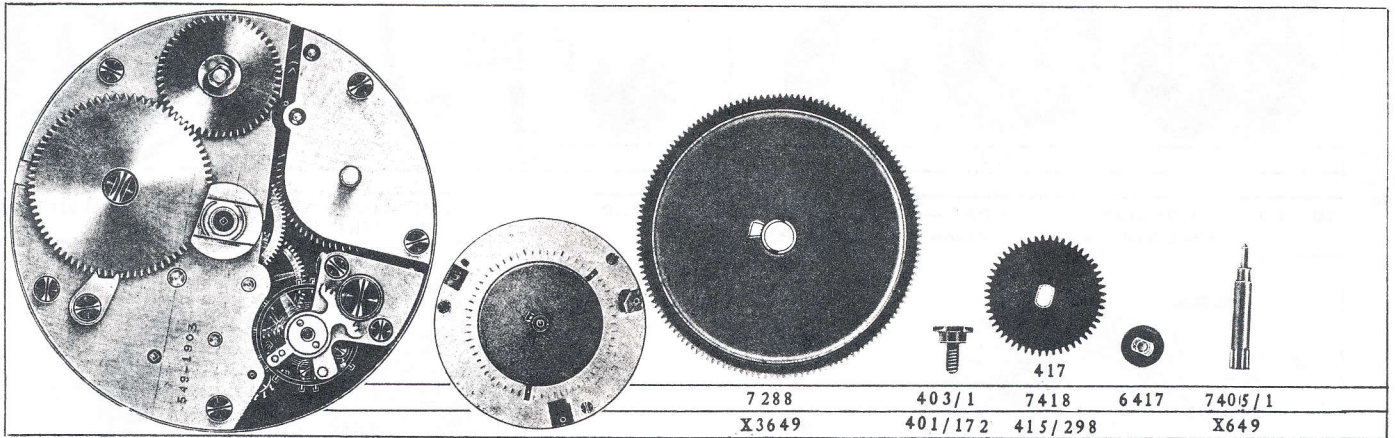

Bestfit Material Instant Guide

CLOCK

25L. IMHOF 519 — 1 DAY ALARM — KEY WIND

EB No.
BF Pos.
No.

22L. IMHOF 544 — 8 DAY CHRONOMETER ADJUSTMENT — KEY WIND

For Parts See IMHOF 549

25L. IMHOF 549 — 8 DAY ALARM — KEY WIND

For Other Alarm Parts See IMHOF 519

EB No.
BF Pos.
No.

19L. x 22L. IMHOF 912 — 1 DAY ALARM — PIN LEVER — KEY WIND

EB No.
BF Pos.
No.