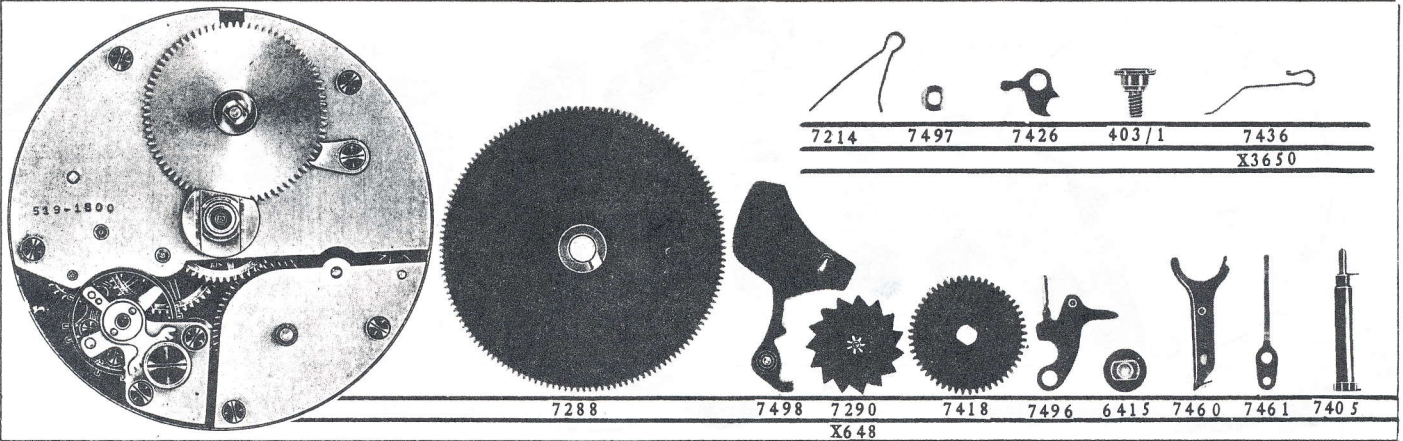

Bestfit Material Instant Guide

CLOCK

25L. IMHOF 519 — 1 DAY ALARM — KEY WIND

EB No.
BF Pos.
No.

22L. IMHOF 544 — 8 DAY CHRONOMETER ADJUSTMENT — KEY WIND

For Parts See IMHOF 549

25L. IMHOF 549 — 8 DAY ALARM — KEY WIND